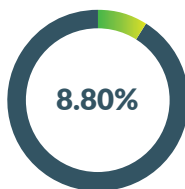

### 2018 Teen Birth Numbers

BIRTHS TO 15-17 YEAR OLDS	=	<b>4</b>
BIRTHS TO 18-19 YEAR OLDS	=	<b>15</b>
TOTAL BIRTHS 15-19 YEAR OLDS	=	<b>19</b>

Total number of births to South Carolina teens (ages 15-19) = 3,480.

### Community Well-Being

Women in Need of  
Publicly-Funded Family  
Planning Services

County Rank\* 36

Teens Not Enrolled  
in School and Not  
Working

County Rank\* 21

People Living in  
Poverty

County Rank\* 13