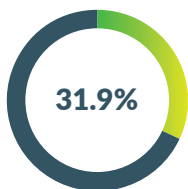

### 2018 Teen Birth Numbers

BIRTHS TO 15-17 YEAR OLDS	=	<b>4</b>
BIRTHS TO 18-19 YEAR OLDS	=	<b>15</b>
TOTAL BIRTHS 15-19 YEAR OLDS	=	<b>19</b>

Total number of births to South Carolina teens (ages 15-19) = 3,480.

### Community Well-Being

Women in Need of  
Publicly-Funded Family  
Planning Services

County Rank\* 36

Teens Not Enrolled  
in School and Not  
Working

County Rank\* 21

People Living in  
Poverty

County Rank\* 13