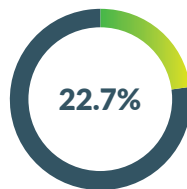

### 2018 Teen Birth Numbers

BIRTHS TO 15-17 YEAR OLDS	=	<b>4</b>
BIRTHS TO 18-19 YEAR OLDS	=	<b>15</b>
TOTAL BIRTHS 15-19 YEAR OLDS	=	<b>19</b>

Total number of births to South Carolina teens (ages 15-19) = 3,480.

### Community Well-Being

Women in Need of  
Publicly-Funded Family  
Planning Services

County Rank\* 36

Teens Not Enrolled  
in School and Not  
Working

County Rank\* 21

People Living in  
Poverty

County Rank\* 13